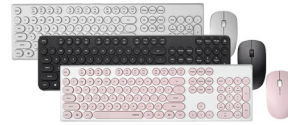

K2800
Wireless Multimedia Keyboard

- 2.4Ghz
- Touch Pad
- 1300 DPI
- 9 Months Battery Life

XK100
Bluetooth keyboard for Tablet

- 2.4Ghz
- 4.0 / 3.0
- 1300 DPI
- 9 Months Battery Life

X260S
Wireless Optical Keyboard and Mouse Set