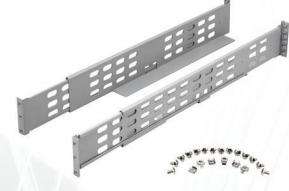

Rack Rail Kit

Rack Rail Kit for UPS